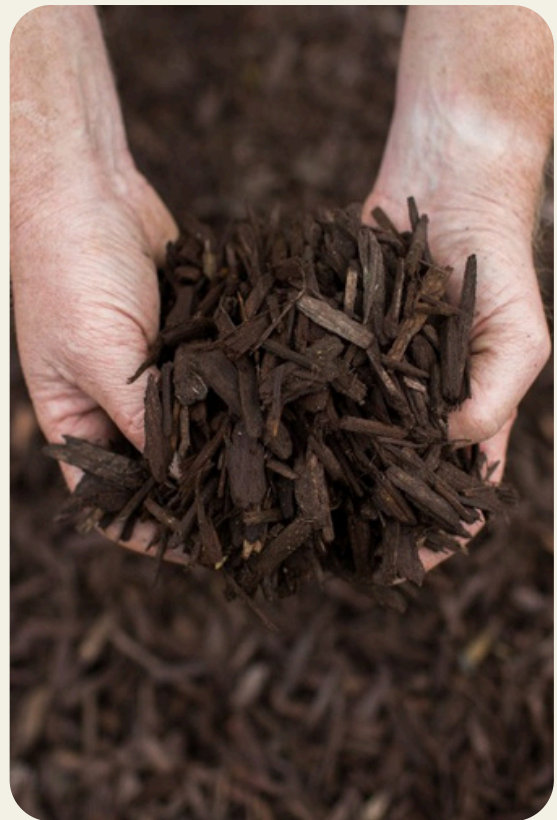

PRODUCT SPECIFICATION SHEET

Mossrock Brown 12/20mm Mulch

A blended dyed recycled timber mulch made from both hard wood and soft wood timbers and screened to a uniform size.

SIZE

- Particle diameter varies 6mm-20mm
- Particle length varies 10mm-60mm.

MATERIALS

Hardwood and softwood recycled timbers from:

- pallets
- packing crates
- new construction timbers and offcuts.

Non-toxic water-based colourant safe for plants and animals.

RECOMMENDED USE

Mossrock Brown 12/20mm Mulch offers both functional and decorative benefits.

A vibrant touch to garden beds, pathways or other areas where mulch creates a visually appealing addition to landscaping and gardening projects.

INSTALLATION

- Our mulch range can be installed efficiently with our pneumatic blower equipment fleet.

CREATING GREENER FUTURES

129,689 m³
timber recycled

87,801 kg
steel recycled

26,055 tonnes
waste redirected
from landfill